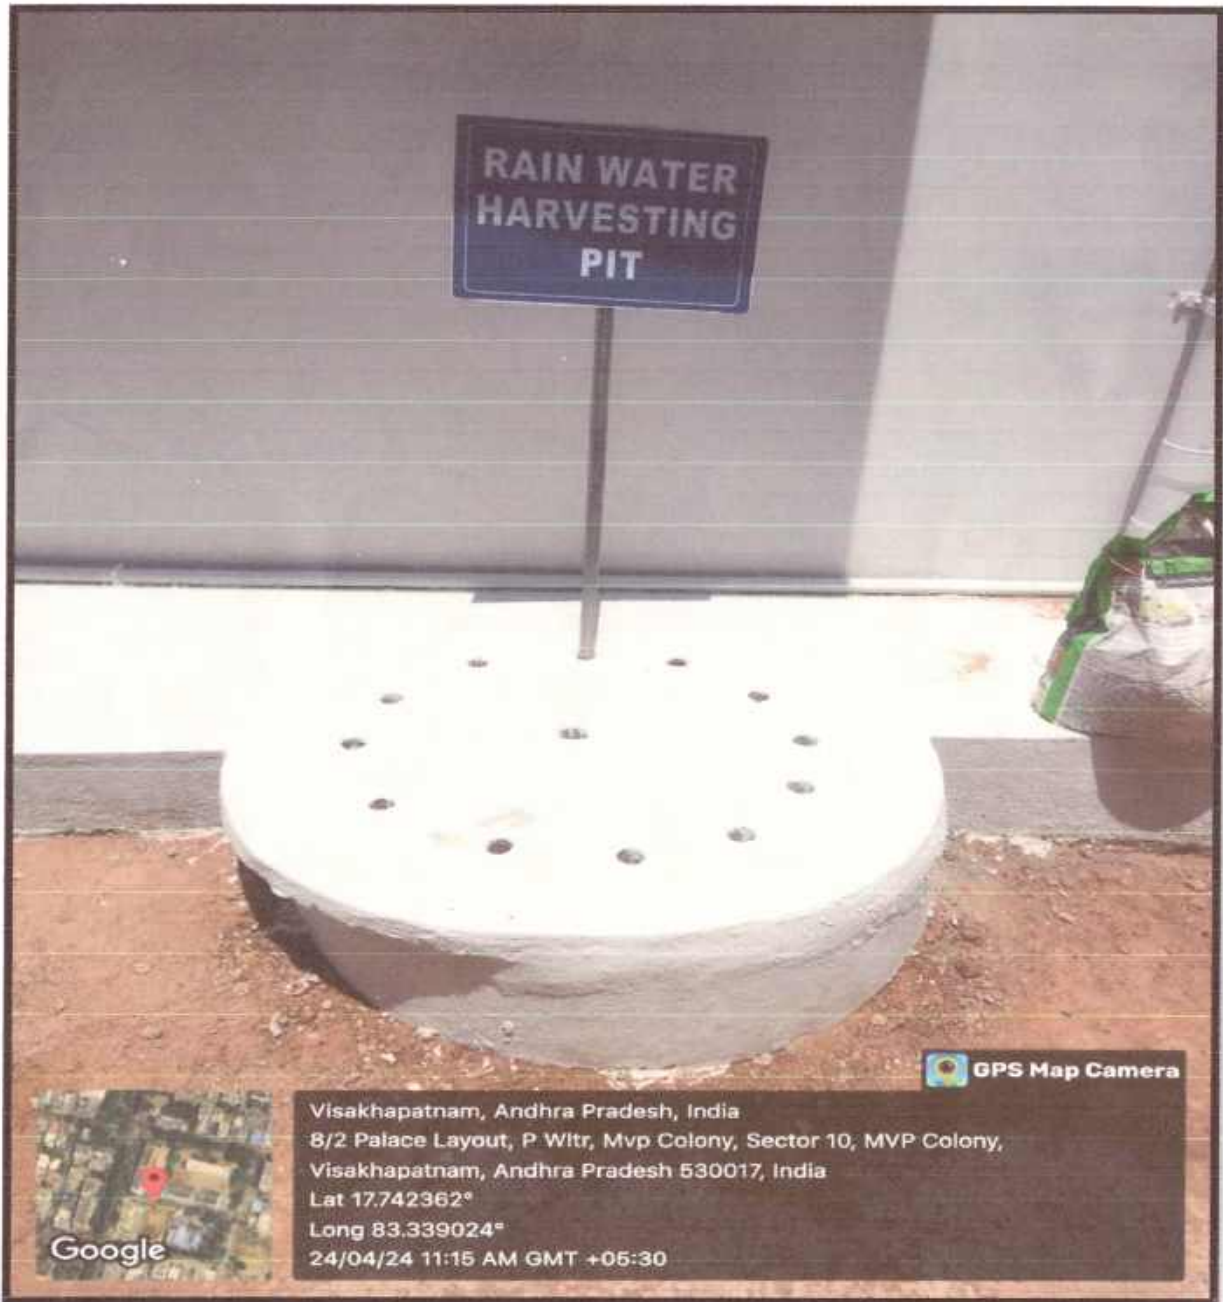

SAMATA DEGREE COLLEGE

Affiliated to Andhra University & Approved by AICTE

An ISO 9001 : 2015 Certified Institution
Sector – 10, MVP Colony, Visakhapatnam – 530 017. (A.P.)

alwar das group
free mind through education

RAIN HARVESTING PIT

Director & I/C Principal

SAMATA DEGREE COLLEGE
VISAKHAPATNAM-17