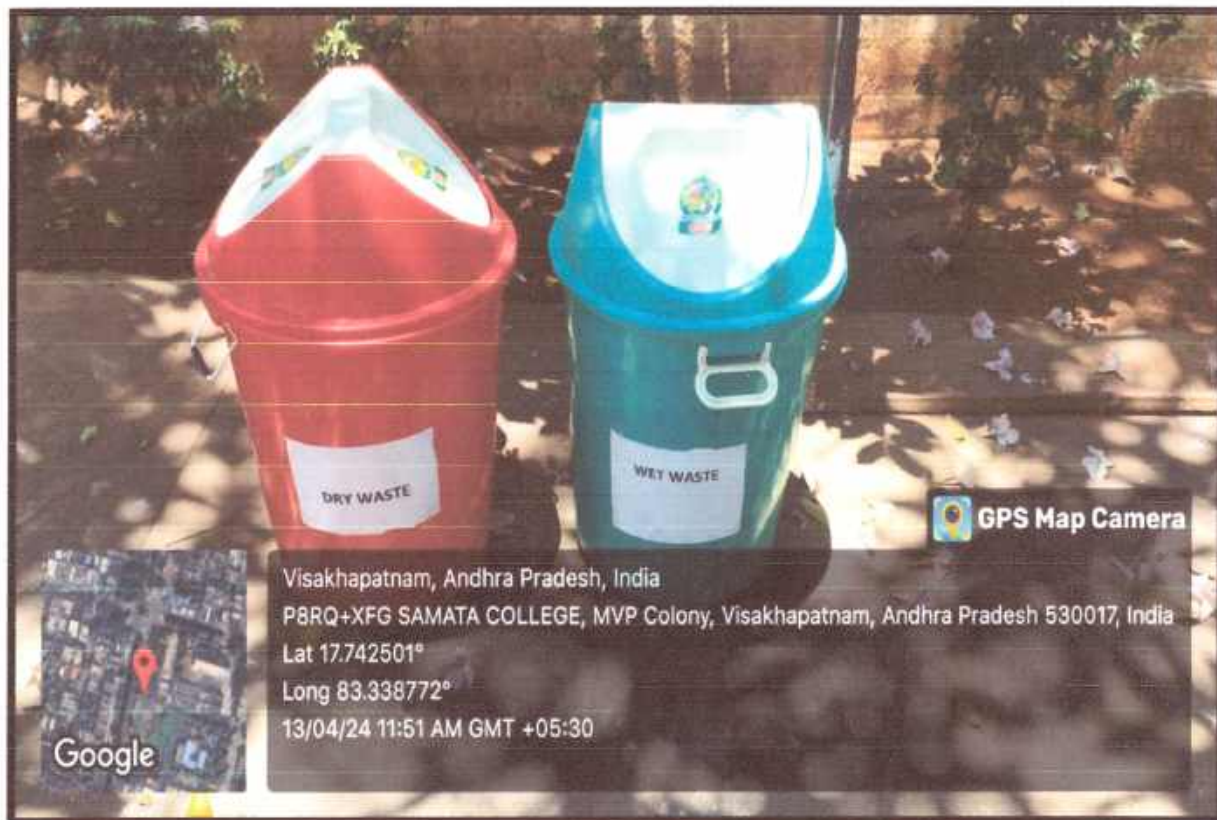

SAMATA DEGREE COLLEGE

Affiliated to Andhra University & Approved by AICTE

An ISO 9001 : 2015 Certified Institution
Sector – 10, MVP Colony, Visakhapatnam – 530 017. (A.P.)

TRASH BINS

Director & I/C Principal